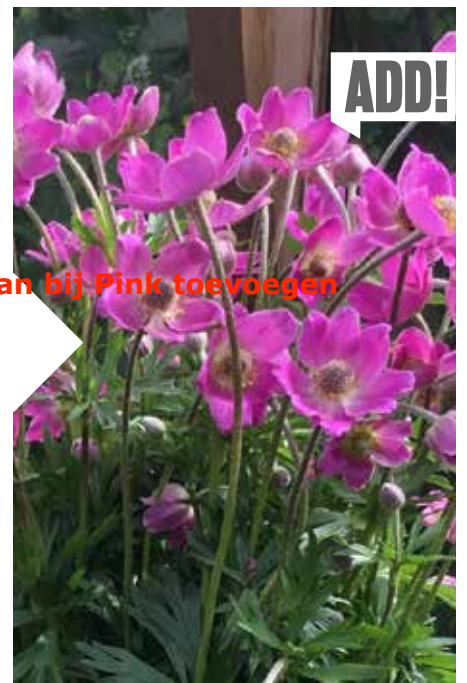

- Early spring flowering
- Rich flowering
- Winterhardy
- Sterile
- Great pot performance

**Anemone**  
Spring Beauty White <sup>EU58568/PP32200</sup>

✿ 40 | ☀️ | ❄️ + | TC | 🚚 24-32

JAN	FEB	MAR	APR	MAY	JUN	JUL	AUG	SEP	OCT	NOV	DEC
-----	-----	-----	-----	-----	-----	-----	-----	-----	-----	-----	-----