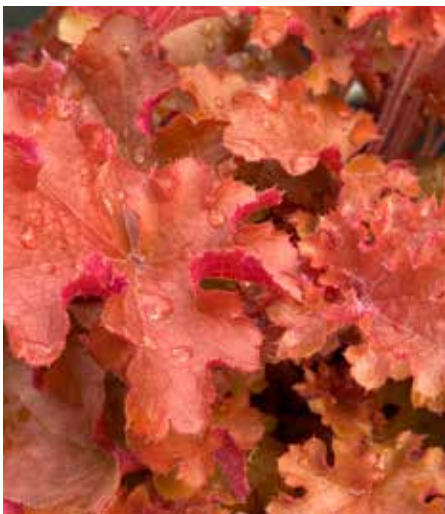

Heuchera
Gojiberry EU49717/PP28574
30 | ☀️ | ❄️ + | TC | 🚚 8-32
JAN FEB MAR APR MAY JUN JUL AUG SEP OCT NOV DEC