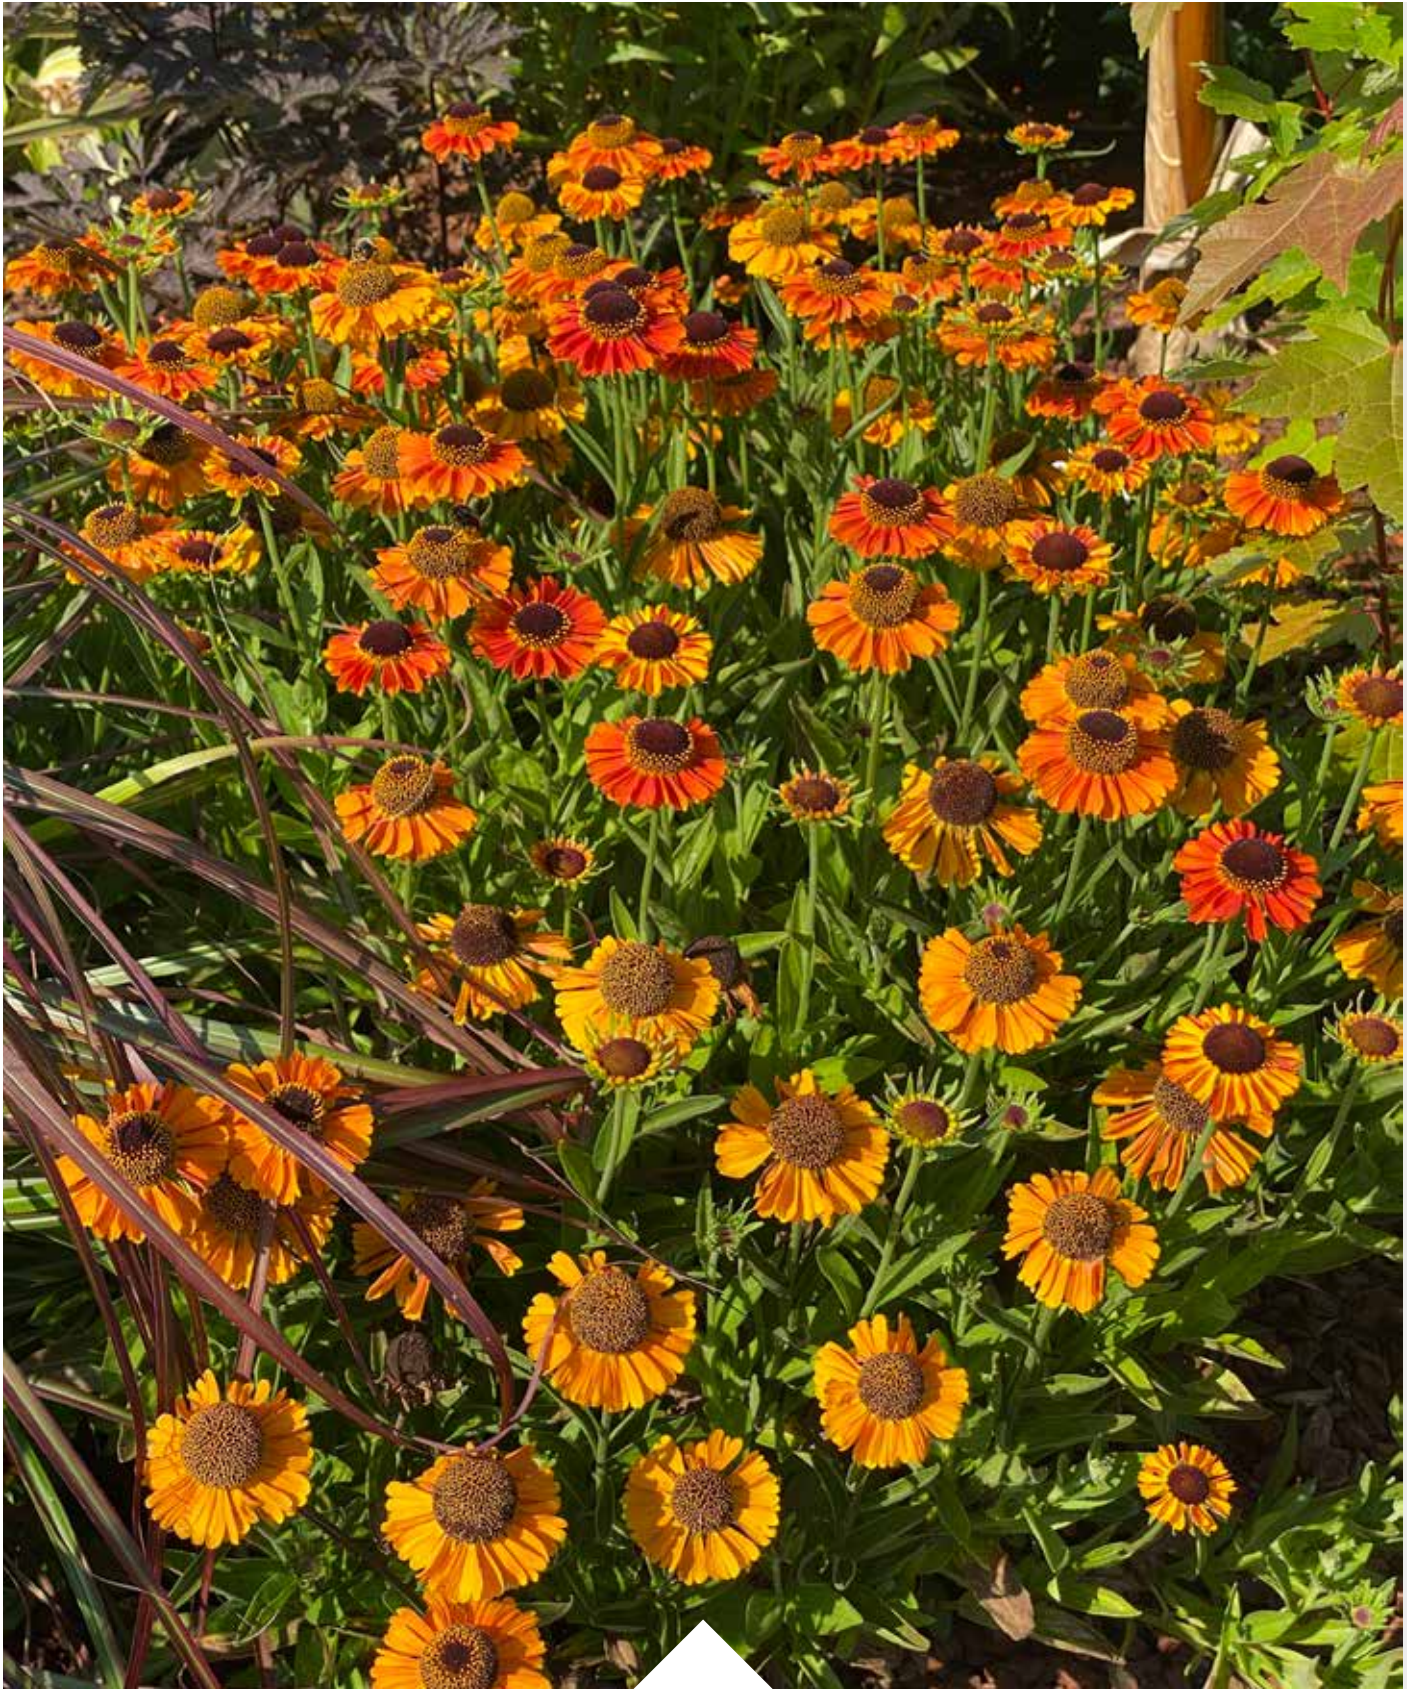

Helanium

Short 'n' Sassy EU43299/PP24460

✿ 50 | ☀ | ❄️+ | TC | 🚚 8-32

JAN	FEB	MAR	APR	MAY	JUN	JUL	AUG	SEP	OCT	NOV	DEC

Abundant flowering | Sturdy, compact habit | Long blooming
Low maintenance | Disease tolerant