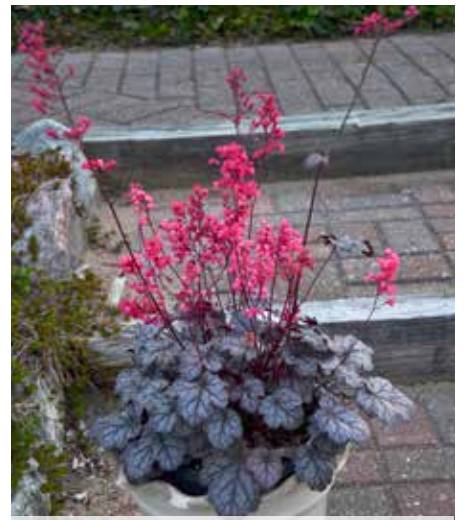

Heuchera
Timeless Treasure EU61423/PP31987

☼ 40 | ☀️ | ❄️ + | TC | 🚚 10-40

JAN	FEB	MAR	APR	MAY	JUN	JUL	AUG	SEP	OCT	NOV	DEC