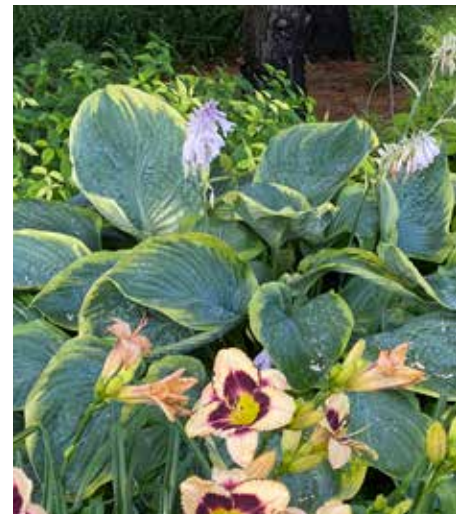

Hosta
Shadowland™ Wu-La-La VR/PP31309

100 | ☀️ | ❄️+ | TC | 🚚 20-36

JAN FEB MAR APR MAY JUN JUL AUG SEP OCT NOV DEC